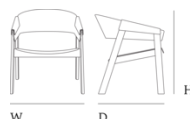

MUUTO

Cover Lounge Chair

Spareparts

Pre-mounted plastic glides included. Felt and plastic glides can be purchased seperately.

Spare parts are available throughout the warranty period from the date of purchase of the product.
For any inquiries, please contact customer care@muuto.com

MUUTO

Cover Lounge Chair

Dimensions

Height: 70,7 cm / 27.8"
Width: 66,3 cm / 26.1"
Depth: 61,2 cm / 24.1"
Seat Height: 38,1 cm / 15"

Ready-to-ship

Refine Leather Cognac/Oak
Refine Leather Black/Black
Stained Dark Brown
Oak - PU Lacquer
Remix 123/Grey - PU Lacquer
Refine Leather Black/Stained Dark Brown